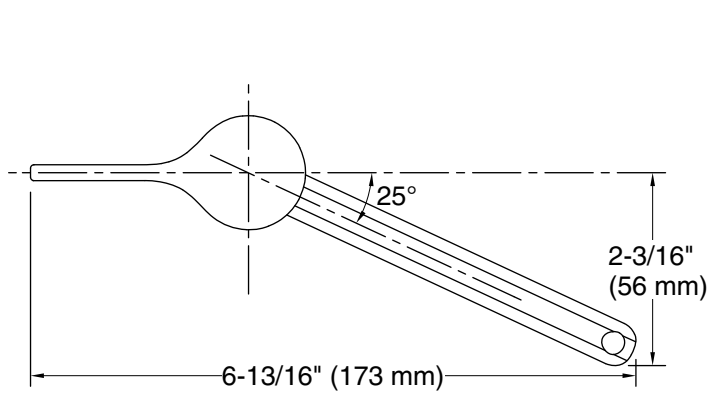

**Cimarron™**  
Left-hand trip lever  
**K-25986-L**

**Features**

- Left-hand trip lever
- For use with the Cimarron™ Revolution 360™ toilet

**Material**

- Premium metal construction for durability and reliability
- KOHLER finishes resist corrosion and tarnishing

### Technical Information

All product dimensions are nominal.

Material: Zinc