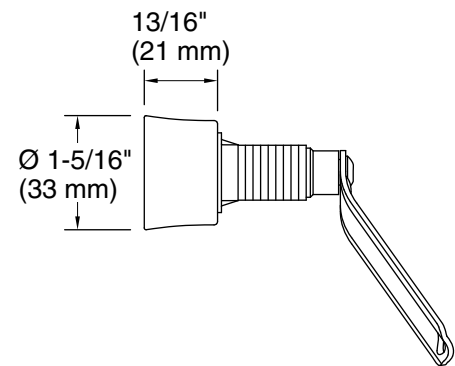

**Cimarron™**  
Left-hand trip lever  
**K-25986-L**

**Features**

- Left-hand trip lever
- For use with the Cimarron™ Revolution 360™ toilet

**Material**

- Premium metal construction for durability and reliability
- KOHLER finishes resist corrosion and tarnishing

### Technical Information

All product dimensions are nominal.

Material: Zinc