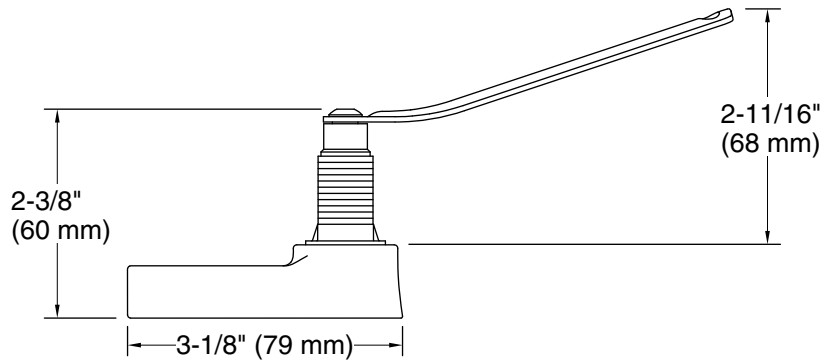

**Cimarron™**  
Left-hand trip lever  
**K-25986-L**

**Features**

- Left-hand trip lever
- For use with the Cimarron™ Revolution 360™ toilet

**Material**

- Premium metal construction for durability and reliability
- KOHLER finishes resist corrosion and tarnishing

### Technical Information

All product dimensions are nominal.

Material: Zinc